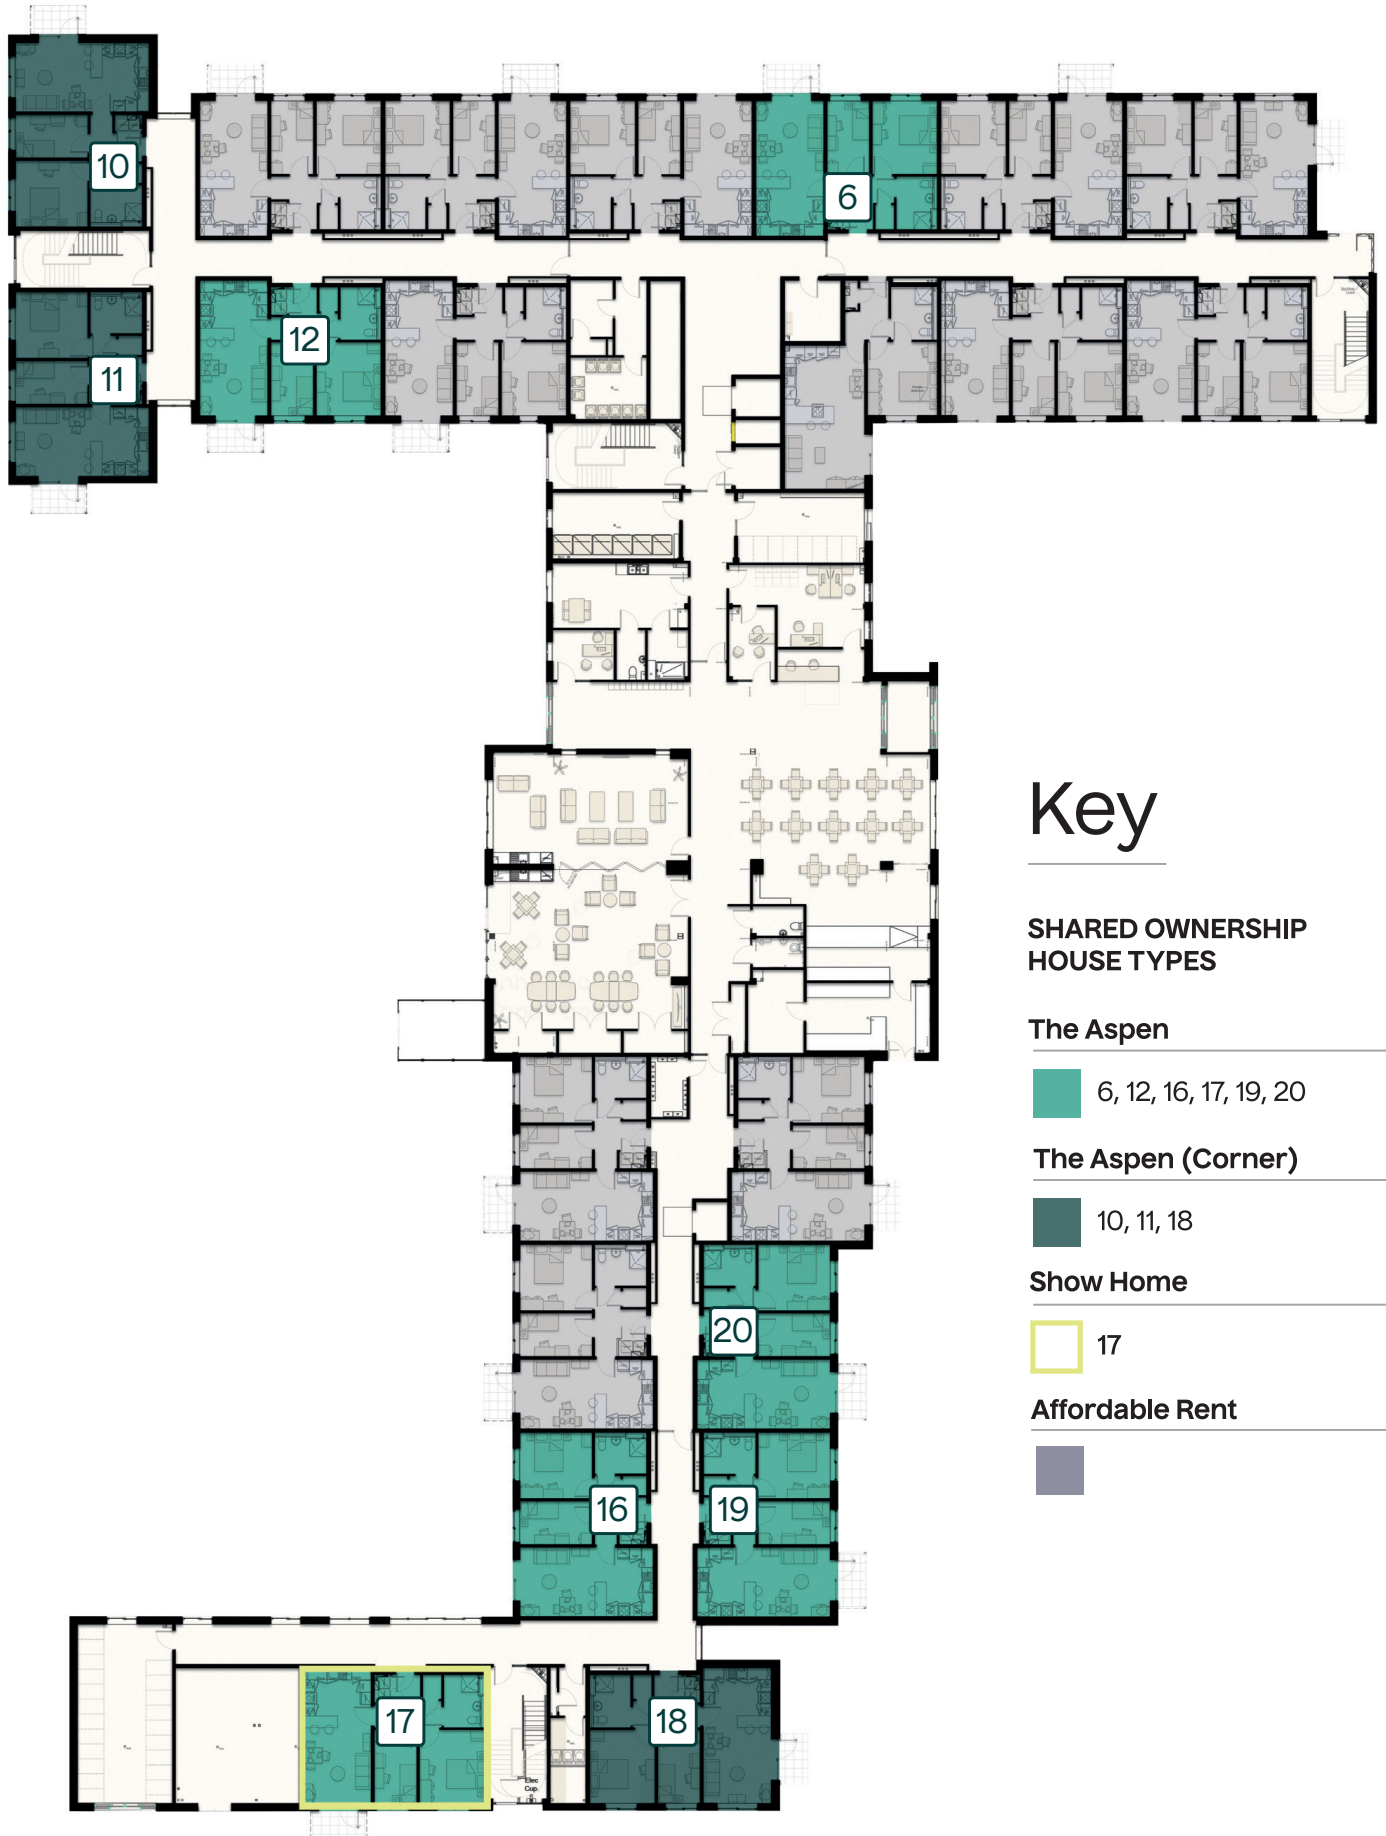

Ground Floor

Key

SHARED OWNERSHIP HOUSE TYPES

The Aspen

6, 12, 16, 17, 19, 20

The Aspen (Corner)

10, 11, 18

Show Home

17

Affordable Rent

First Floor

Key

SHARED OWNERSHIP HOUSE TYPES

The Chestnut

35, 36, 44

The Chestnut (Corner)

25

The Oak

26, 29, 32, 38, 40, 42, 43

The Oak (Corner)

30

Affordable Rent

Second Floor

Key

SHARED OWNERSHIP HOUSE TYPES

The Chestnut

49, 61, 65, 71

The Chestnut (Corner)

50

The Oak

54, 64, 66, 68

The Oak (Corner)