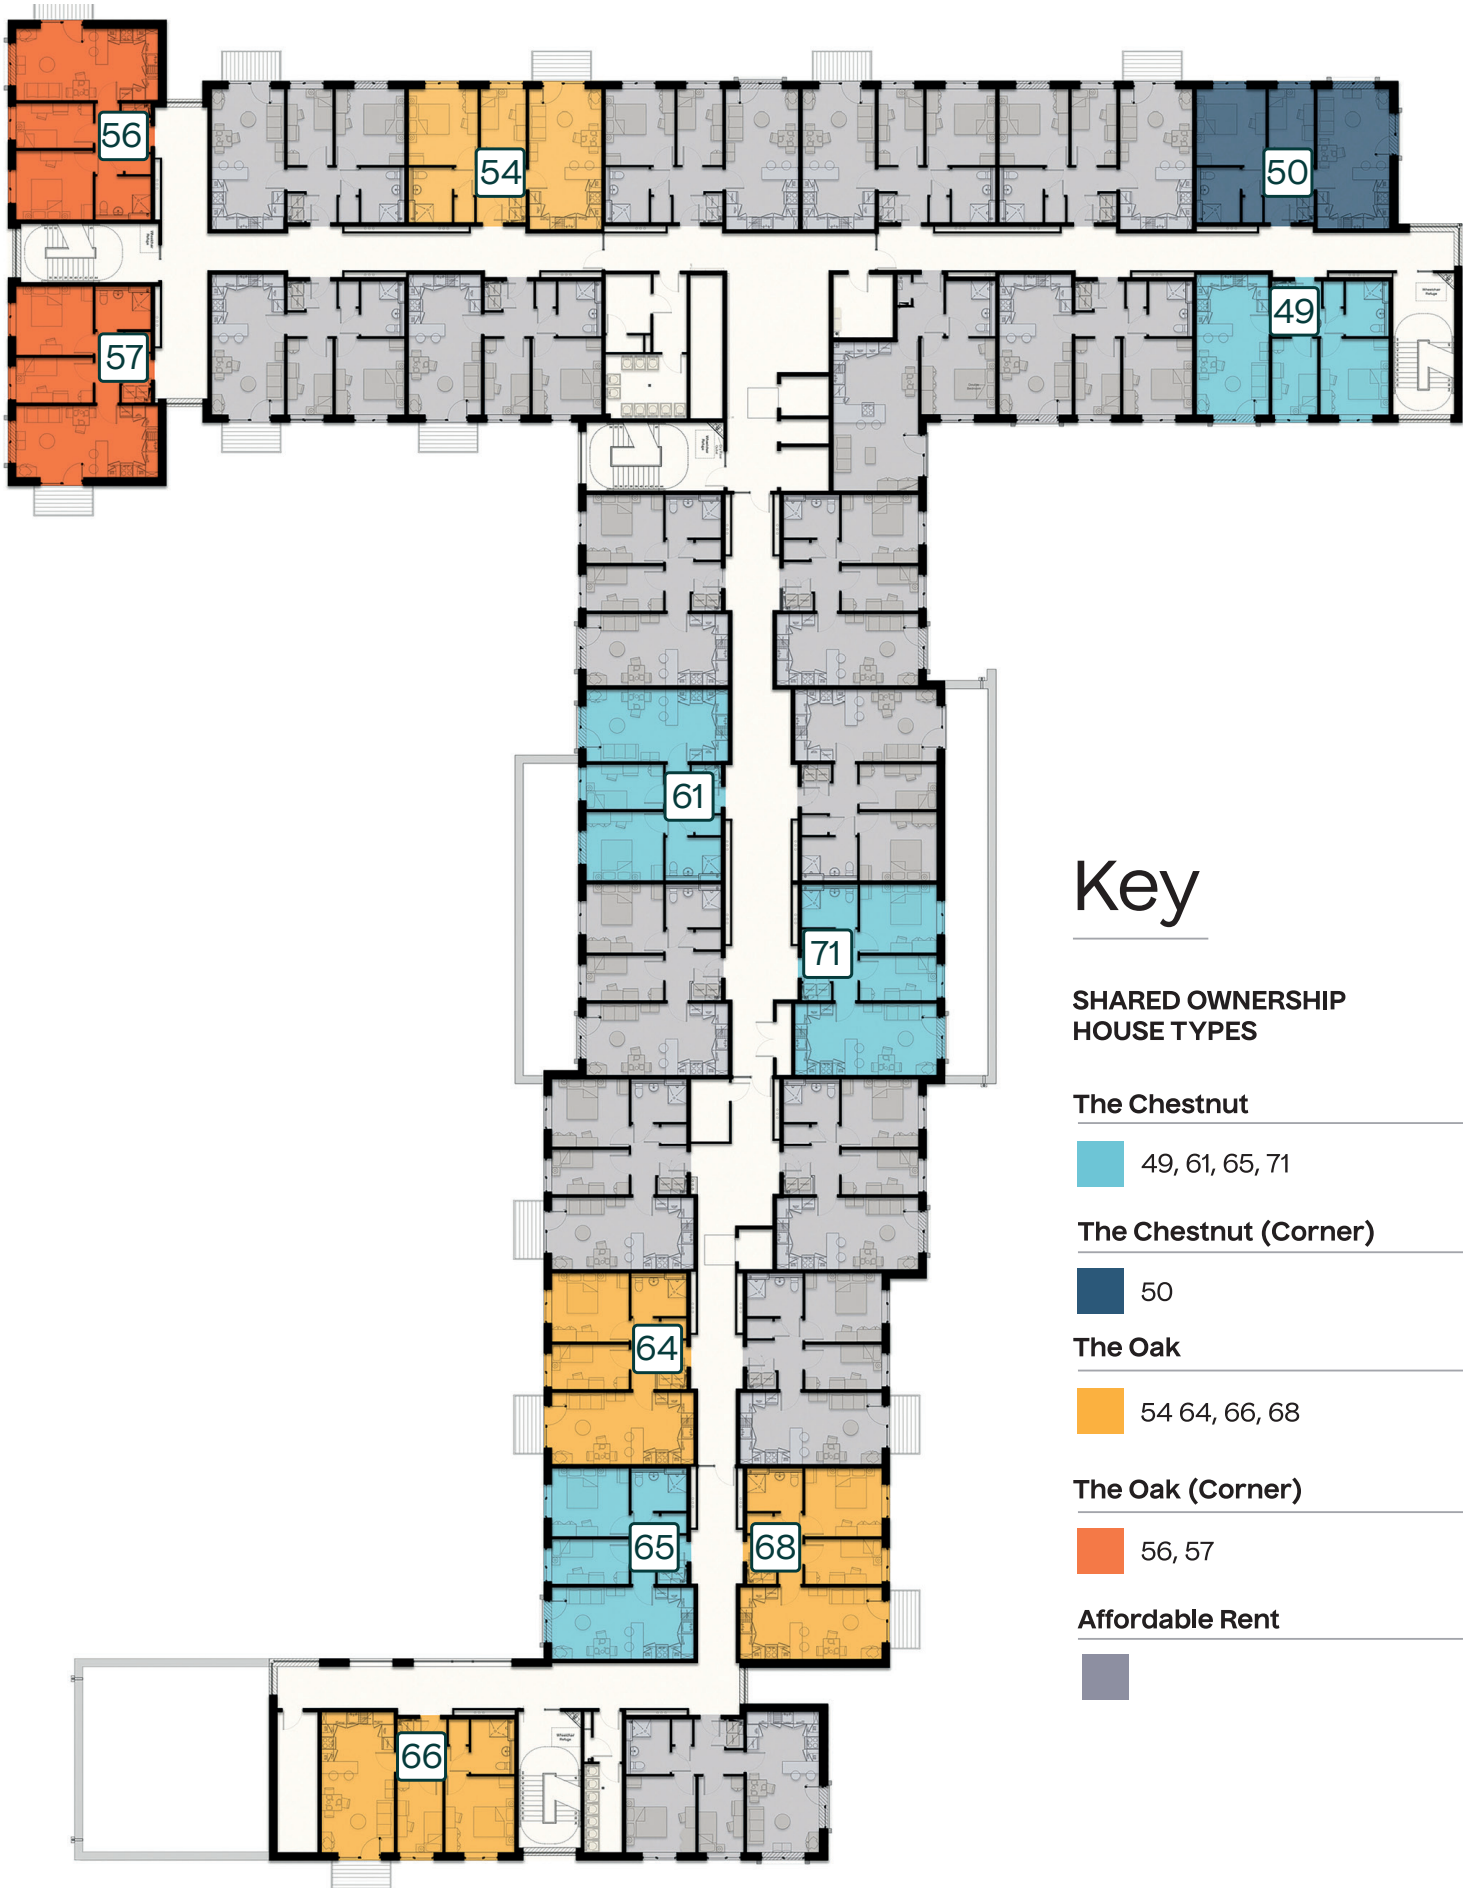

Ground Floor

Key

SHARED OWNERSHIP HOUSE TYPES

The Aspen

6, 12, 16, 17, 19, 20

The Aspen (Corner)

10, 11, 18

Show Home

17

Affordable Rent

First Floor

Key

SHARED OWNERSHIP HOUSE TYPES

The Chestnut

35, 36, 44

The Chestnut (Corner)

25

The Oak

26, 29, 32, 38, 40, 42, 43

The Oak (Corner)

30

Affordable Rent

Second Floor

Key

SHARED OWNERSHIP HOUSE TYPES

The Chestnut

49, 61, 65, 71

The Chestnut (Corner)

50

The Oak

54, 64, 66, 68

The Oak (Corner)